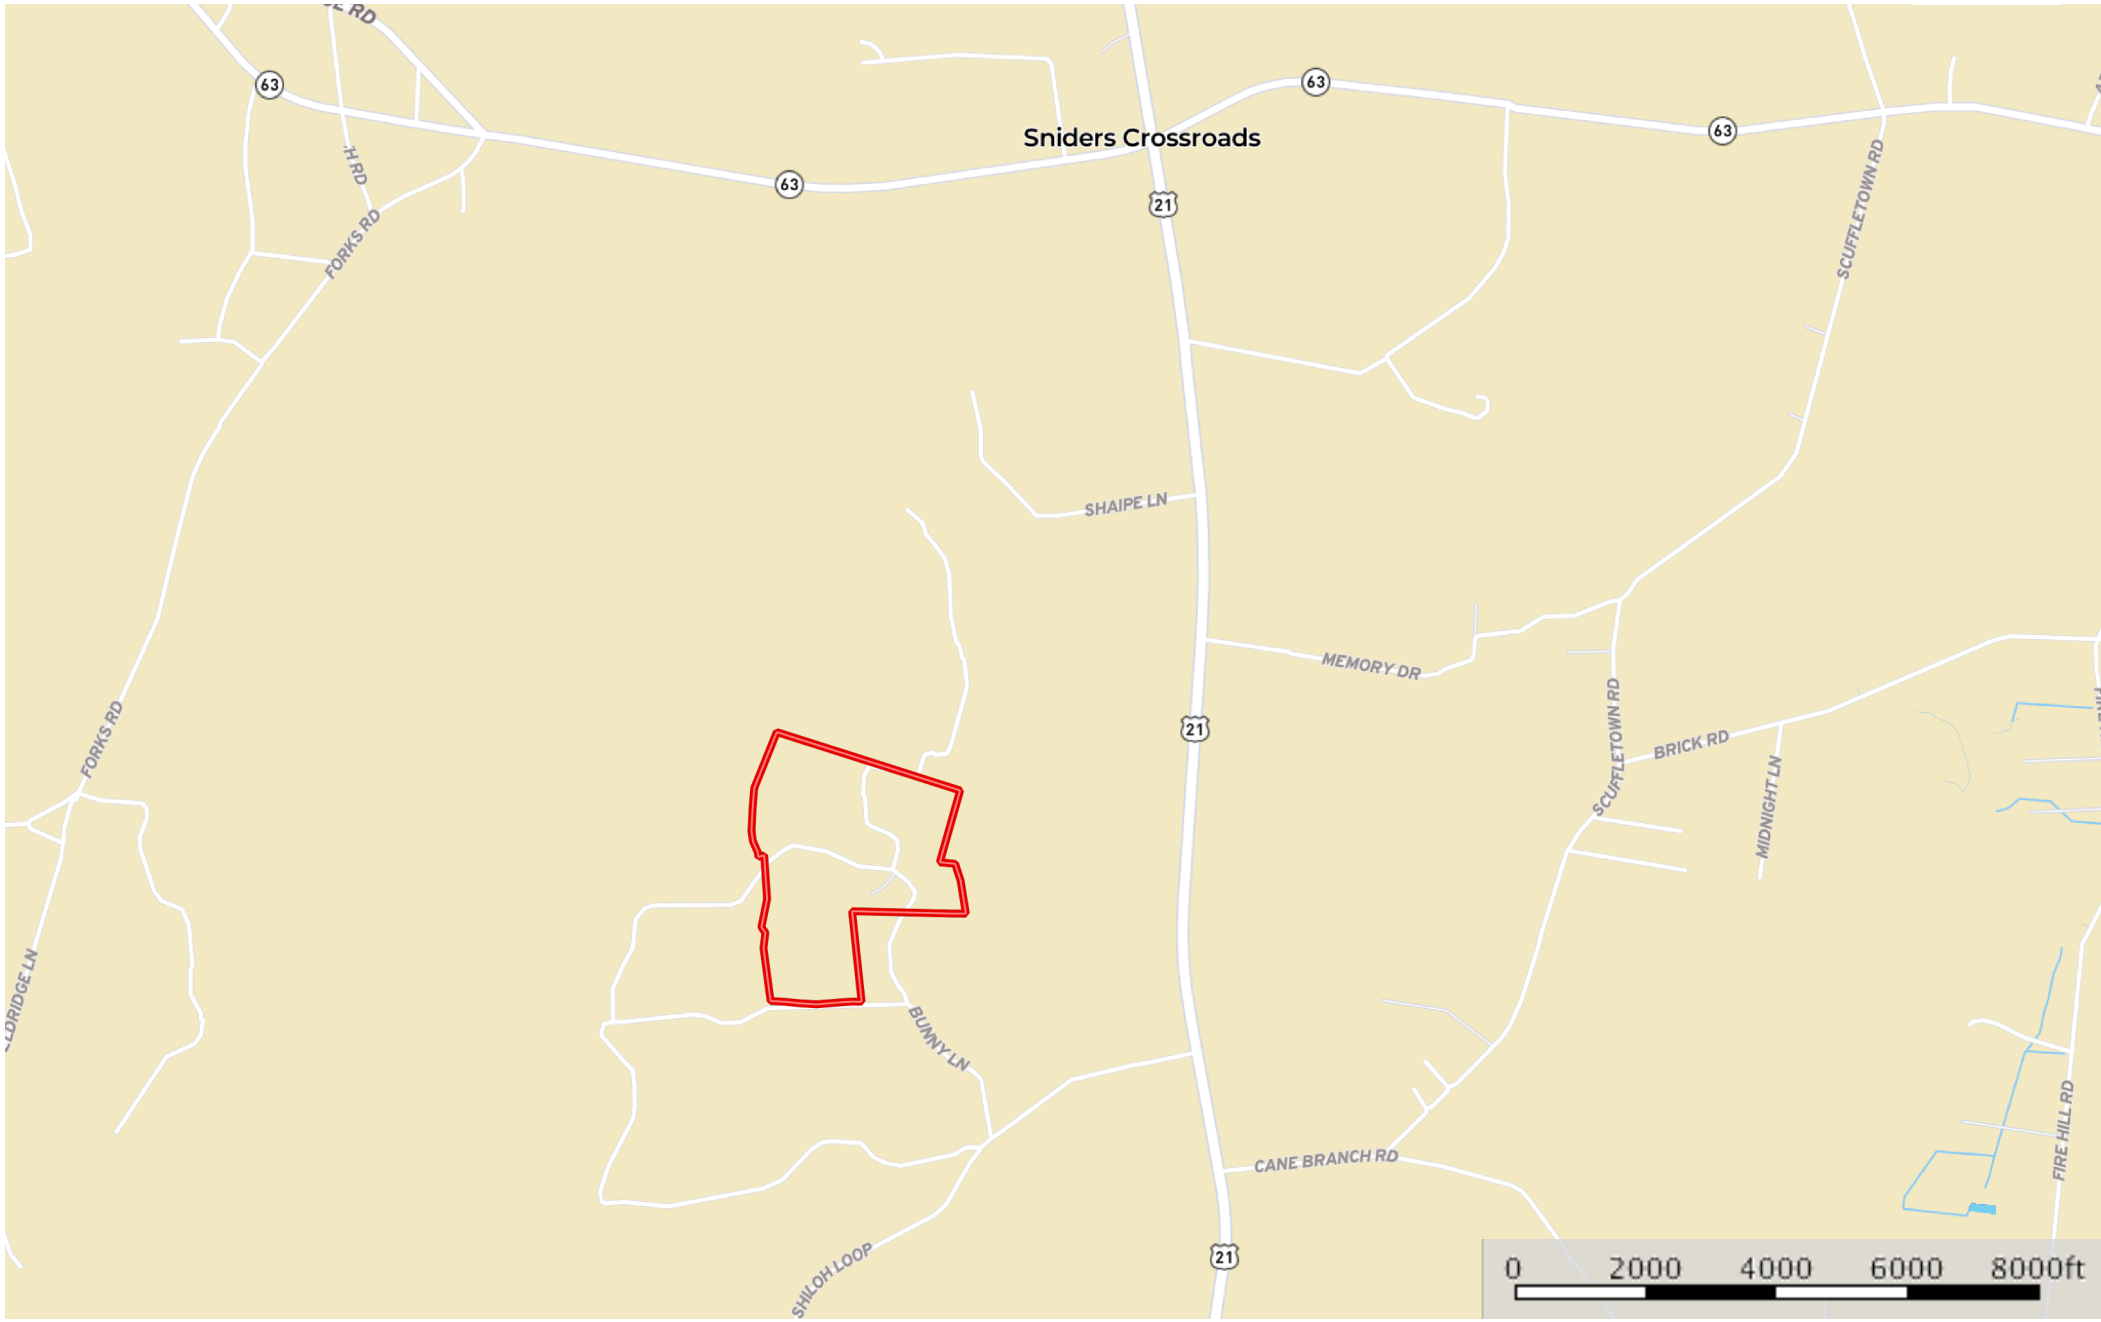

Ritter Salk Location Map

Colleton County, South Carolina, 145.76 AC +/-

Boundary

Disclaimer:
All information provided is assumed to be accurate and correct but no assumptions of liability are intended. Neither the seller nor the agent of the seller represent the accuracy of the information provided. Seller does not guarantee timber value, volumes, and acreages of the woodland, cropland, timber stands, ponds, or square footage of any structure. Seller does not guarantee the function of any improvements, including but not limited to all buildings, machinery, appliances, wells, equipment or water control devices. No Representations or warranties are expressed or implied as to the property, its condition, usage type, or boundaries. This offering is subject to errors, omissions, changes including price or withdrawal without notice.